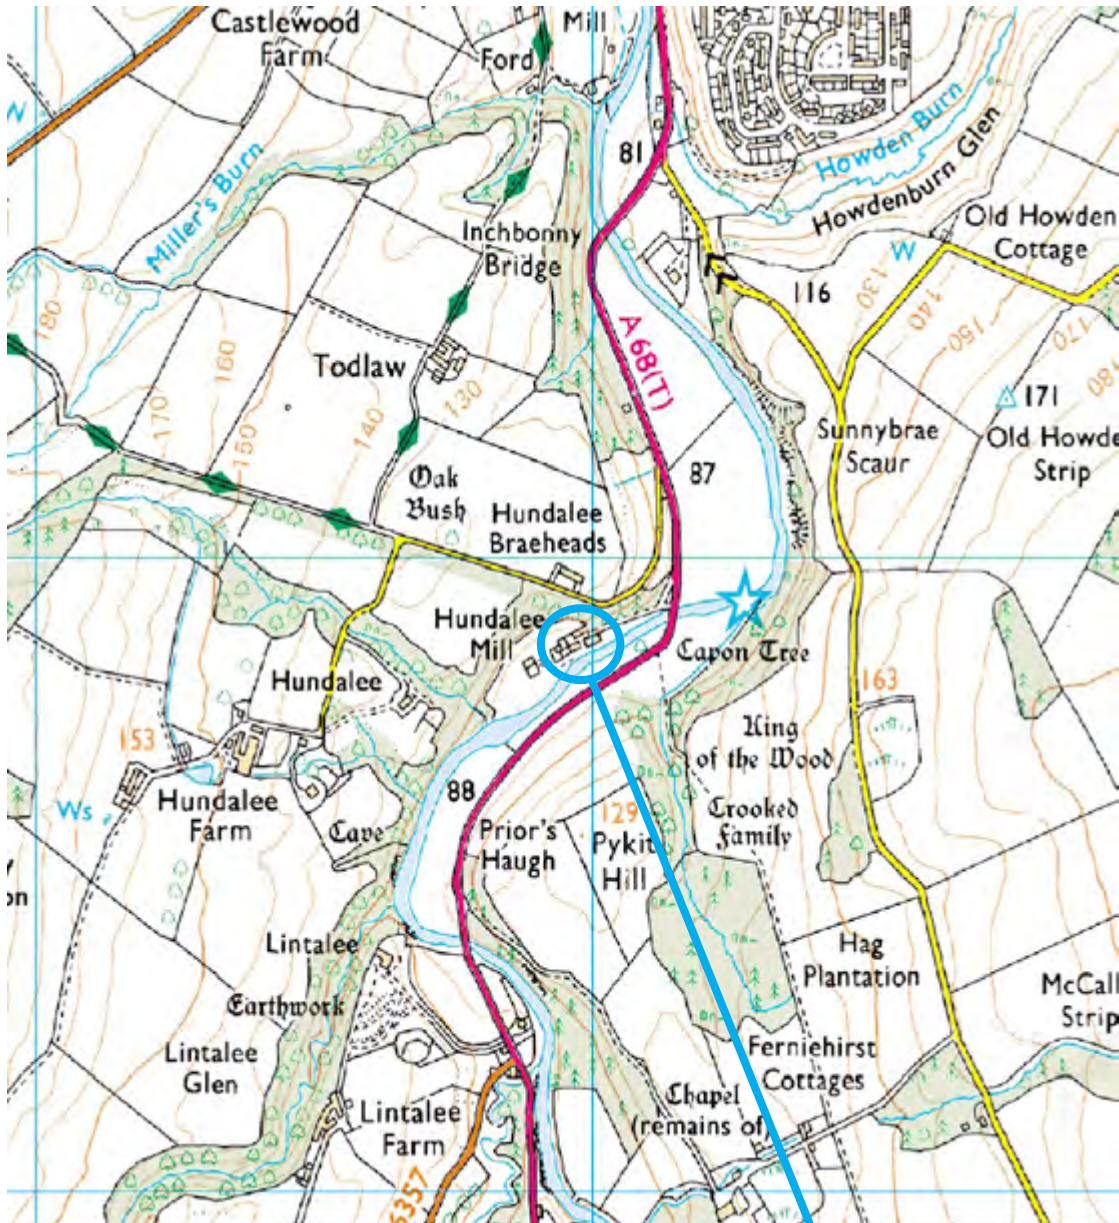

Hundalee Mill Farm, Jedburgh, Scottish Borders

Refreshments Tea Coffee and Cakes

Hundalee Mill Farm, Jedburgh

How To Get Here

We Are Here

Traveling south on the A68 100 yards past the 'Hundalee' sign (do not go up this road) is our road end adjoining the A68, just before the bridge.

We are not up the hill we are next to the river Jed.

Do not use SATNAV it takes you the wrong way!